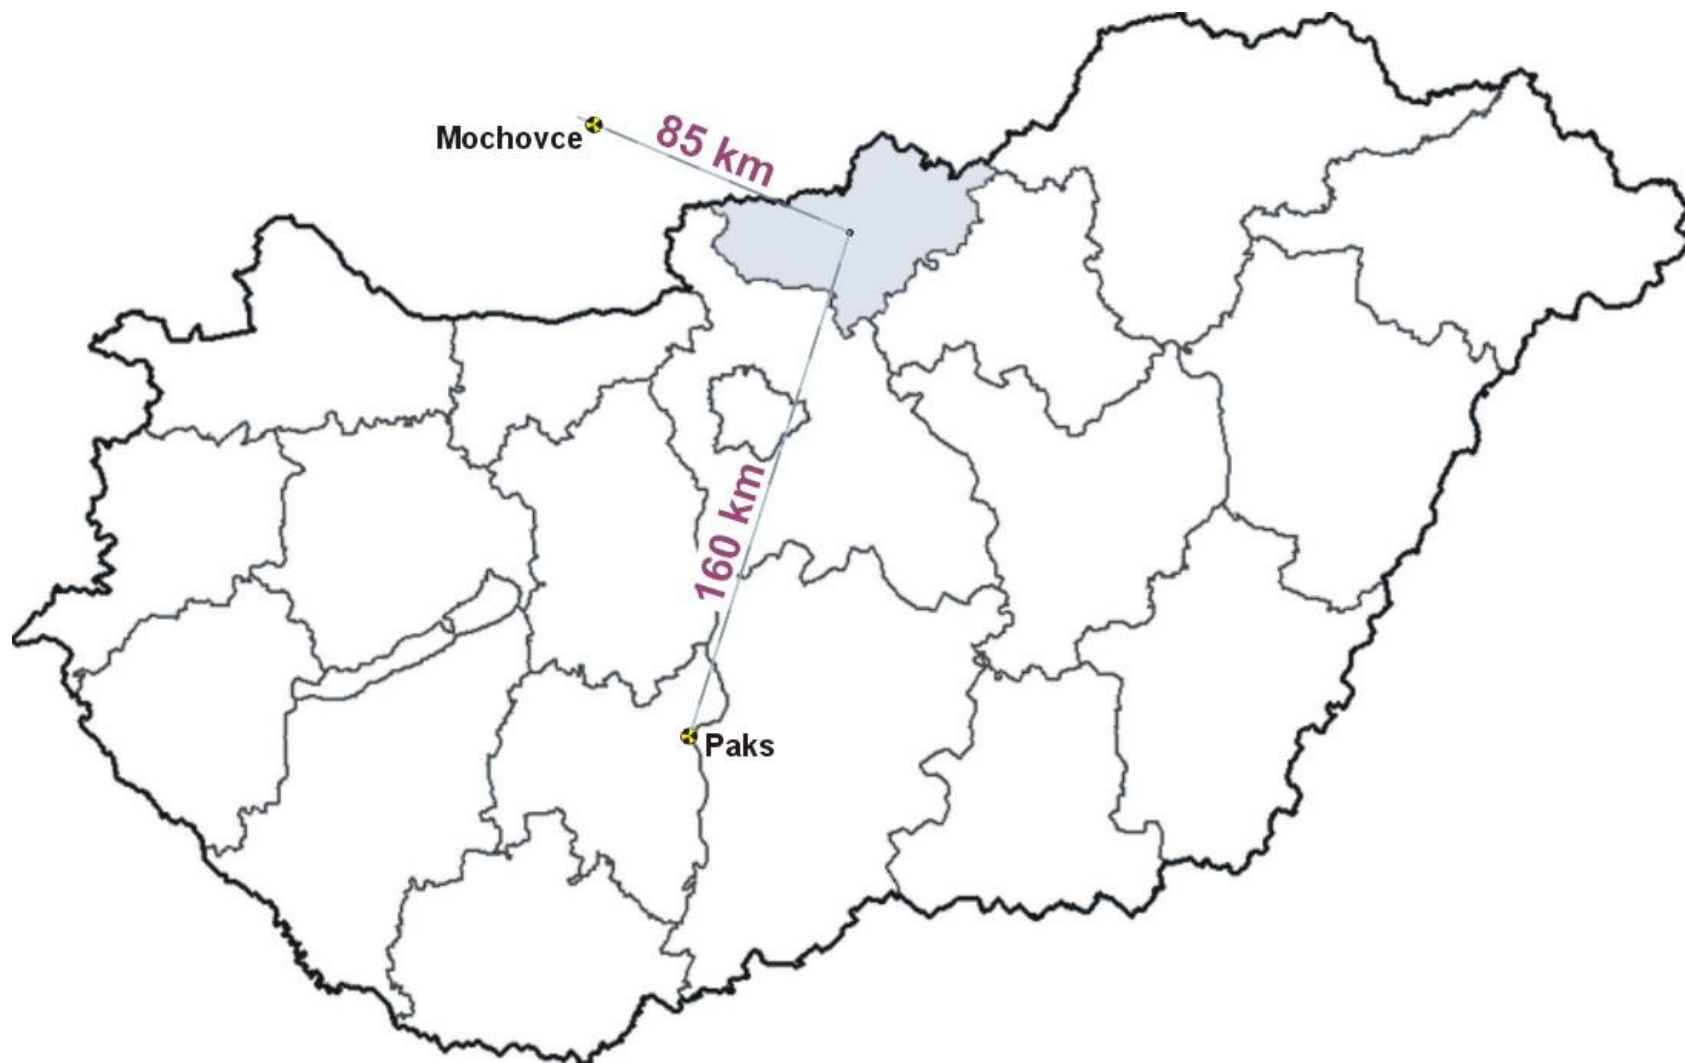

Nógrád county

population: **200.000**

area: **2.540 km²**

Slovakia

Hungary

population: **9.879.000**

area: **93.030 km²**

Distances of nuclear plants

Nuclear disaster drills

Mochovce
(Slovakia)

Paks
(Hungary)

Hospitals in the area